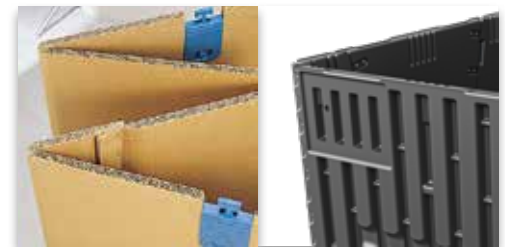

FEATURES

- Pallet and lid are interchangeable
- Minimizes storage space, reduces shipping costs
- Lightweight for better ergonomics

Plastic

Ever-Lok[®]

Fiberboard Z-fold

Twin-Sheet Thermoformed

Nestable Pallet